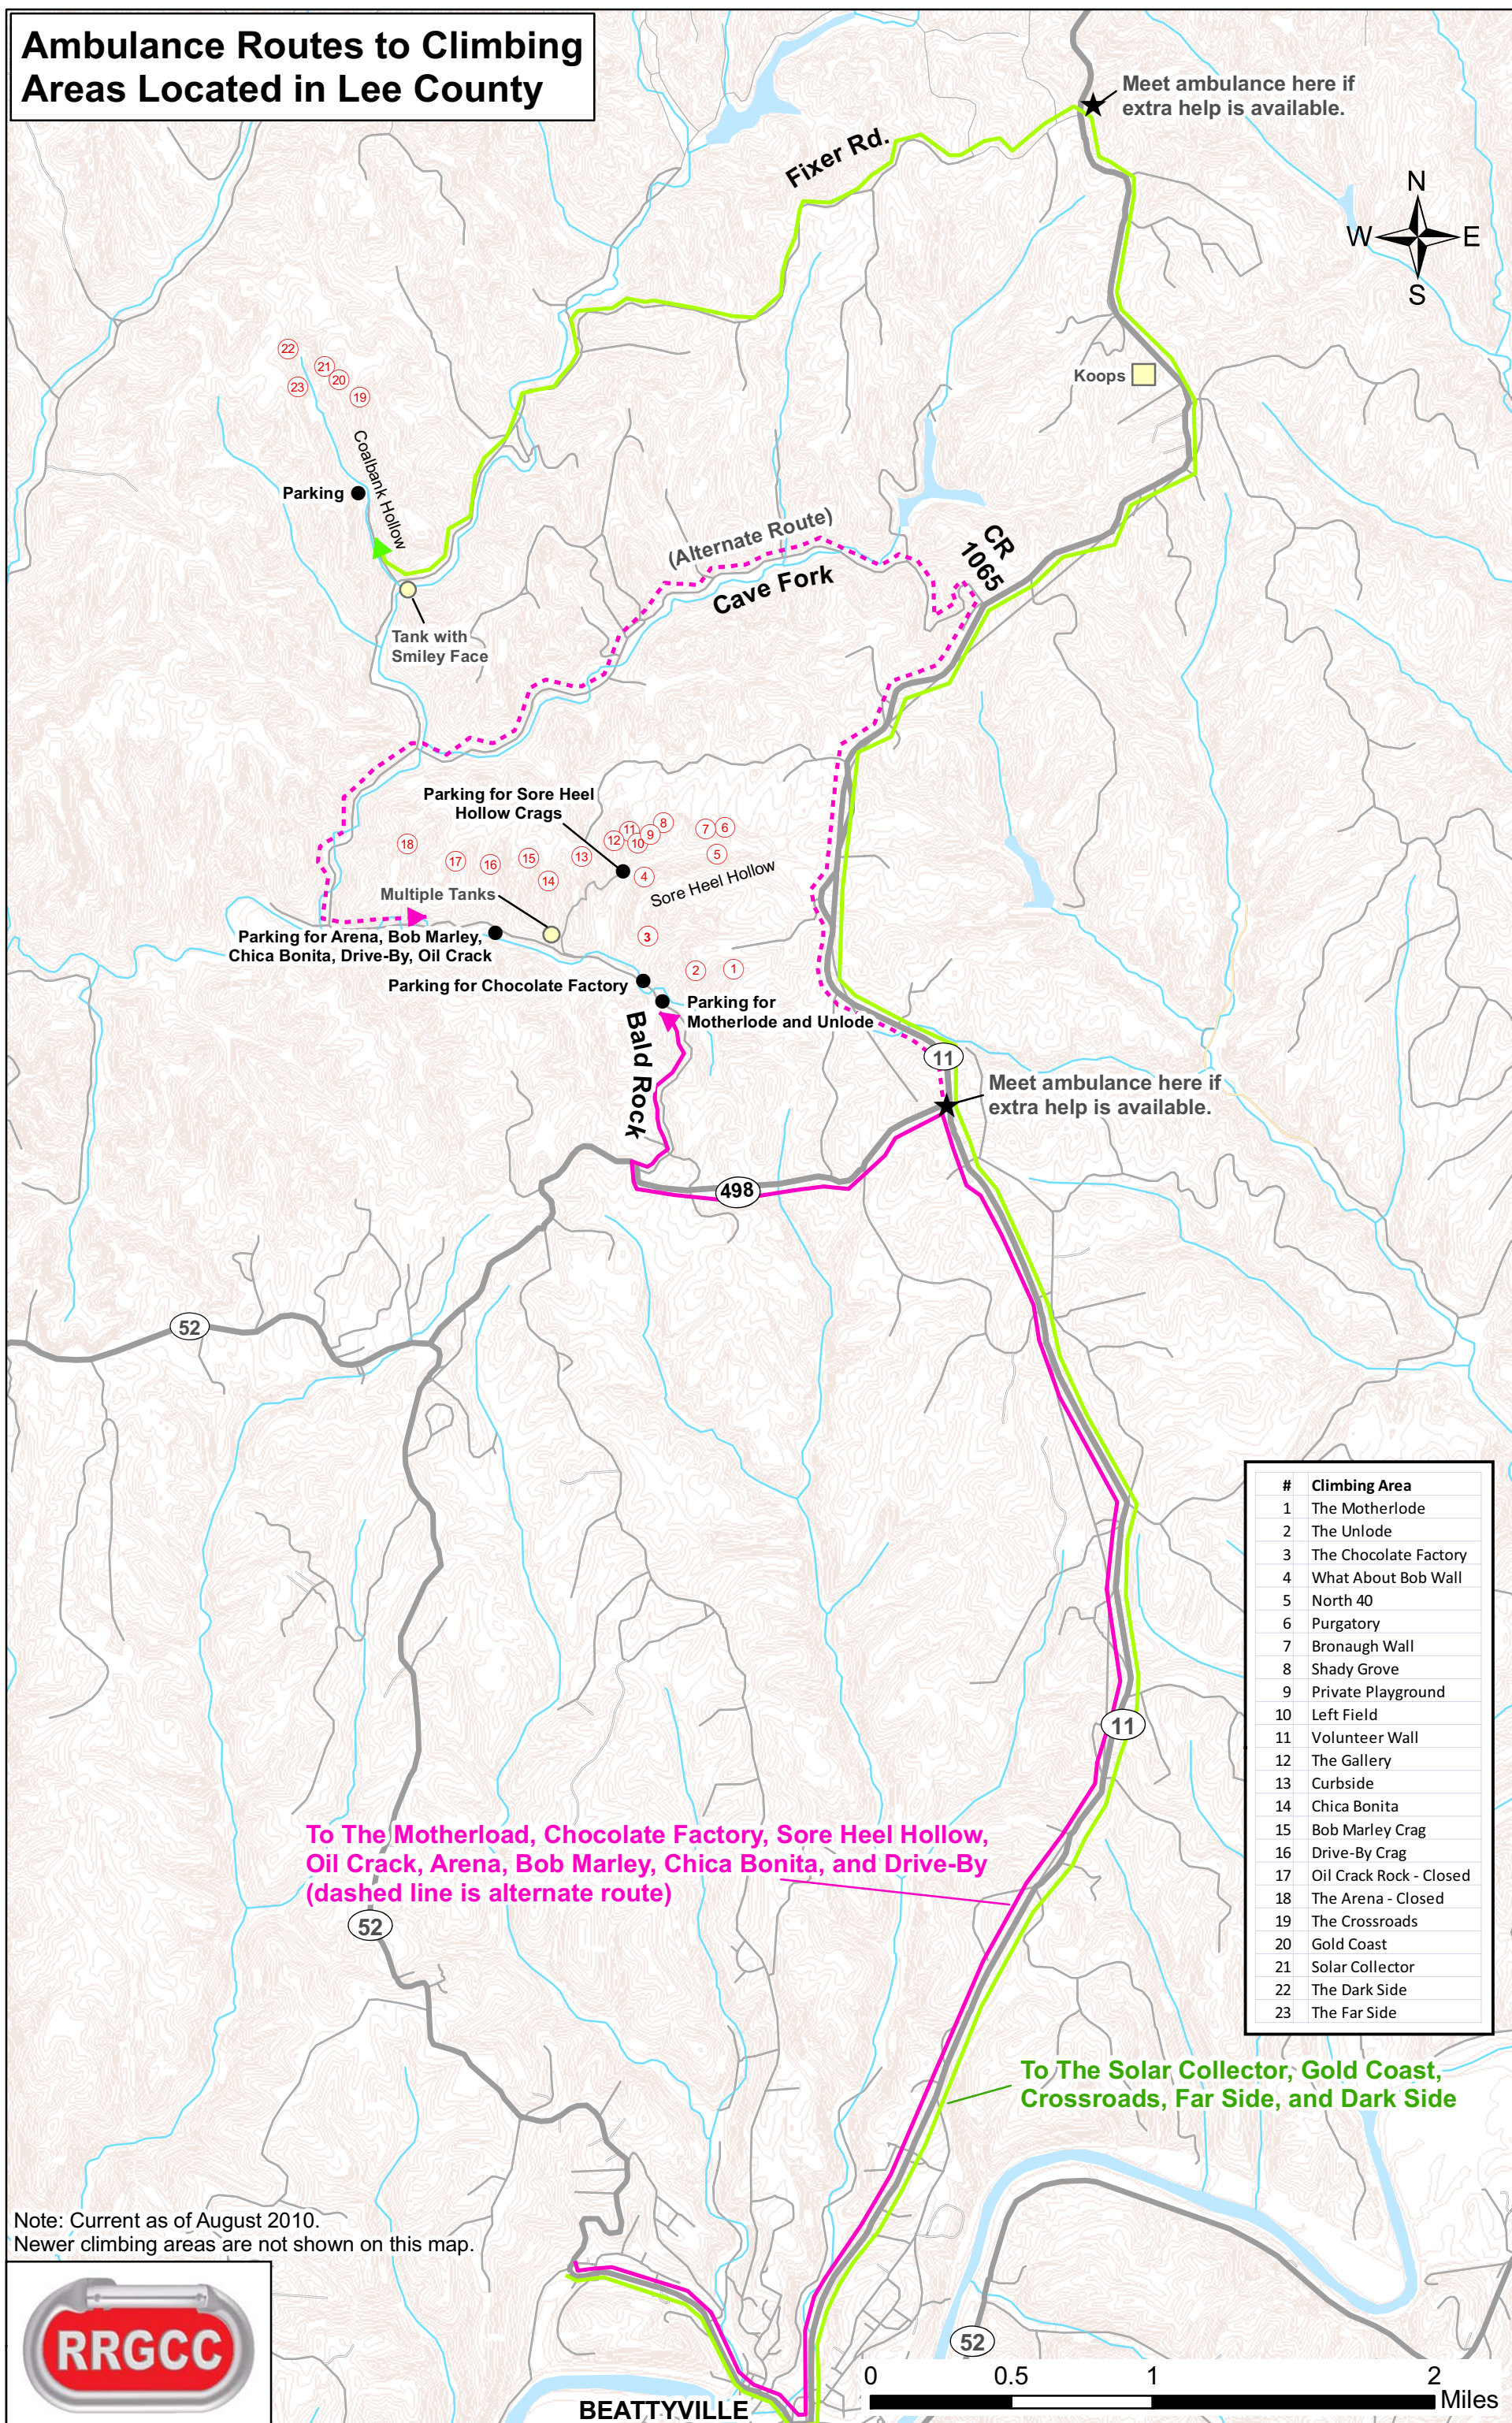

# Ambulance Routes to Climbing Areas Located in Lee County

Meet ambulance here if extra help is available.

Parking for Arena, Bob Marley, Chica Bonita, Drive-By, Oil Crack

To The Motherlode, Chocolate Factory, Sore Heel Hollow, Oil Crack, Arena, Bob Marley, Chica Bonita, and Drive-By (dashed line is alternate route)

To The Solar Collector, Gold Coast, Crossroads, Far Side, and Dark Side

#	Climbing Area
1	The Motherlode
2	The Unlode
3	The Chocolate Factory
4	What About Bob Wall
5	North 40
6	Purgatory
7	Bronaugh Wall
8	Shady Grove
9	Private Playground
10	Left Field
11	Volunteer Wall
12	The Gallery
13	Curbside
14	Chica Bonita
15	Bob Marley Crag
16	Drive-By Crag
17	Oil Crack Rock - Closed
18	The Arena - Closed
19	The Crossroads
20	Gold Coast
21	Solar Collector
22	The Dark Side
23	The Far Side

Note: Current as of August 2010. Newer climbing areas are not shown on this map.